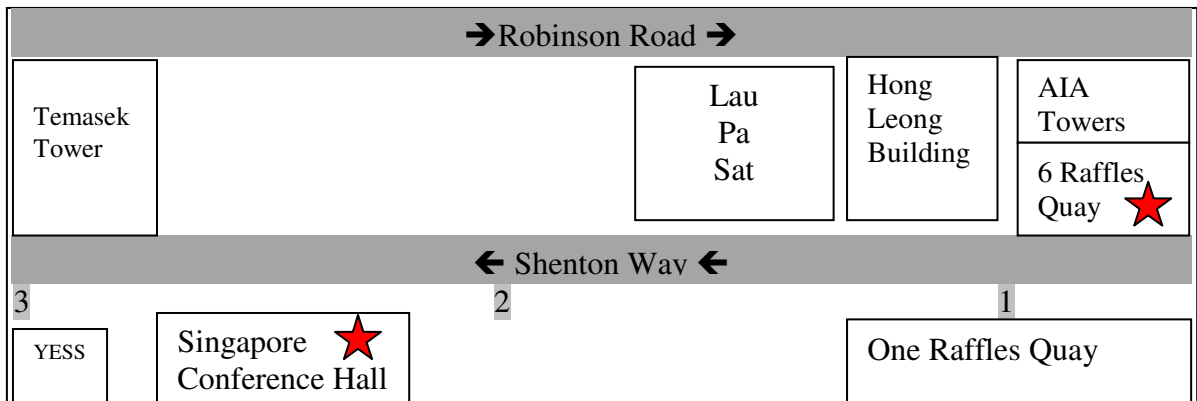

Singapore Conference Hall
 (Exit E of Tanjong Pagar MRT Station)
 7 Shenton Way, Level 2.

SAA-GE City Campus
 (Exit I of Raffles MRT Station)
 Before 11 May 2012: 6 Raffles Quay, Level 23.

Buses @ bus stop 1 - 10, 57, 70, 100, 107, 128, 130, 131, 162, 167, 186, 196